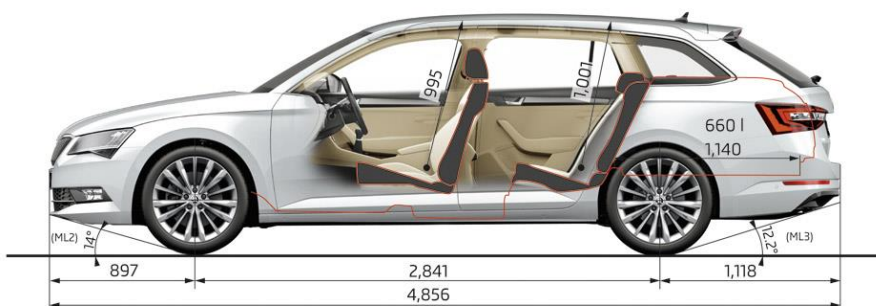

*Prices are maximum retail including 15% GST. Prices & specifications are subject to change without notice. Maximum Retail Price does not include additional on road costs.
** Standard warranty. Other promotional offers may exceed standard terms, and if selected they would be added to vehicle price.