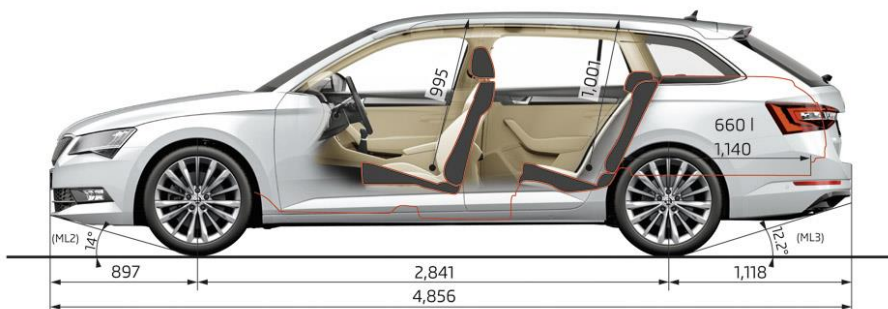

Fuel consumption values obtained using VVLT standard - <http://www.skoda.co.nz/owners/vvlt>

** Standard warranty. Other promotional offers may exceed standard terms, and if selected they would be added to vehicle price.

*** Prices are maximum retail including 15% GST. Prices & specifications are subject to change without notice. Maximum Retail Price does not include additional on road costs.

✓ = Standard   -- = Not available

Updated April 2019

Page 1 of 2