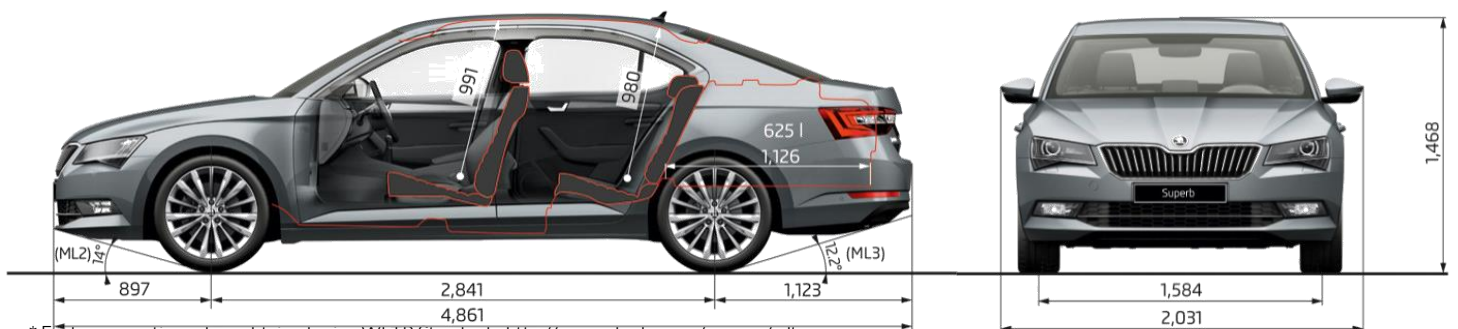

HIGHLIGHTS

Sportline Alcantara Leather Sports Seats	✓	✓
Triple Zone Air Conditioning	✓	✓
'COLUMBUS' Navigation system with Smartlink+ incl. Android Auto & Apple Carplay	✓	✓
Front & Rear heated seats	✓	✓
Virtual Pedal – automatic gesture opening of tailgate	✓	✓