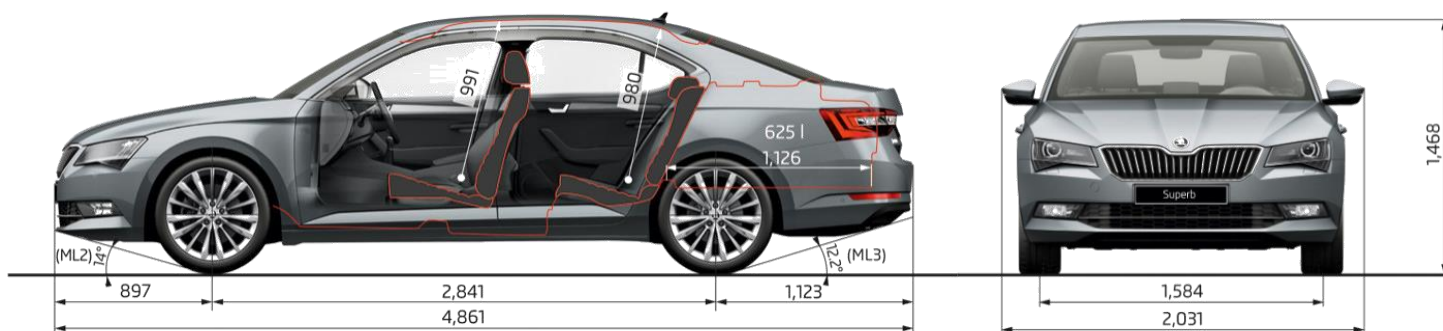

HIGHLIGHTS

Sportline Alcantara Leather Sports Seats	✓	✓
Triple Zone Air Conditioning	✓	✓
'COLUMBUS' Navigation system with Smartlink+ incl. Android Auto & Apple Carplay	✓	✓
Front & Rear heated seats	✓	✓
Virtual Pedal – automatic gesture opening of tailgate	✓	✓