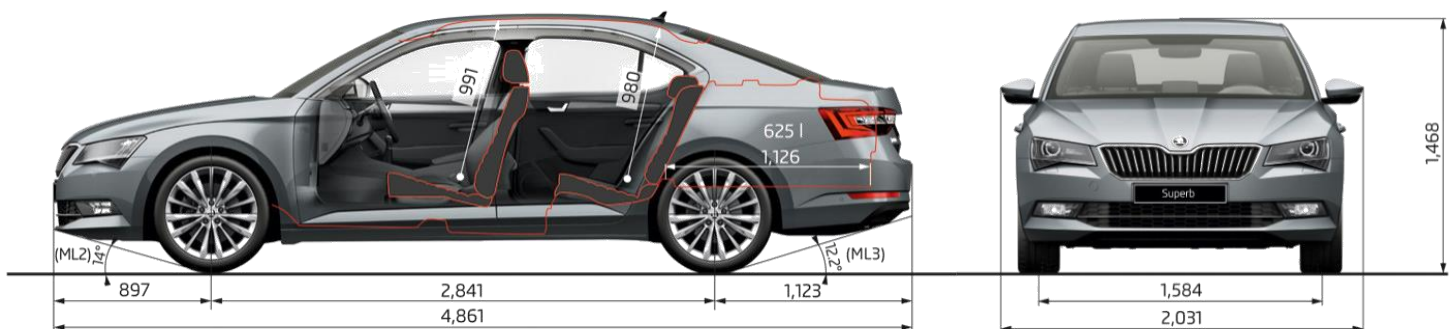

ŠKODA SUPERB

MY19 Specification Sheet

PRICE

	STYLE TSI 132kW	STYLE+ TDI 140kW 4x4	STYLE+ TSI 206kW 4x4
Maximum Retail Price***	\$48,990	\$58,990	\$63,990
Model Code	3V34PD	3V348Z	3V34UX

TECHNICAL DATA

Fuel consumption L/100km (Combined)	5.9	5.8*	7.1
CO ² emissions g/km (Combined)	135	151*	160
Engine Type	Turbo Petrol	Turbo Diesel	Turbo Petrol
Displacement (cm ³)	1,798	1,968	1,984
Power Output - kW @ rpm	132 @ 5100 - 6200	140 @ 3500 - 4000	206 @ 5600 - 6500
Torque - Nm @rpm	250 @ 1250 - 5000	400 @ 1750 - 3250	350 @ 1700 - 5600
Drive train	Two Wheel Drive	Four Wheel Drive	Four Wheel Drive
Transmission	7 Speed DSG	6 speed DSG	6 speed DSG
Acceleration 0-100 km/h (sec)	8.1	8	6.0
Top speed (km/h)	230	228	250
5 years warranty or up to 150,000km with 'Fixed Servicing' every 1 year or 15,000km**	✓	✓	✓
Braked Trailer mass @ 12% (kg)	2,000	2,200	2,200

PACKAGES

Executive Pack – Full leather interior, Bi-Xenon Headlights, Sunset tinted windows, 19" 'PHOENIX' black alloys	\$2,500	-	-
--	---------	---	---

* Fuel consumption values obtained using WLTP Standard - <http://www.skoda.co.nz/owners/wltp>