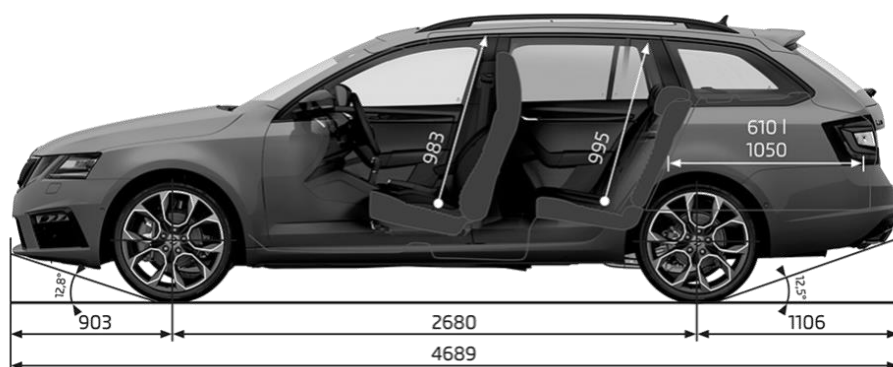

HIGHLIGHTS

Adaptive cruise control including Front Assistant emergency braking	✓	✓	✓
'LANE ASSIST' & 'BLIND SPOT DETECT' using multifunction camera	✓	✓	✓
Dynamic Chassis Control	$2,500	✓	✓
Sport leather steering wheel w/ radio & phone + DSG paddles	✓	✓	✓