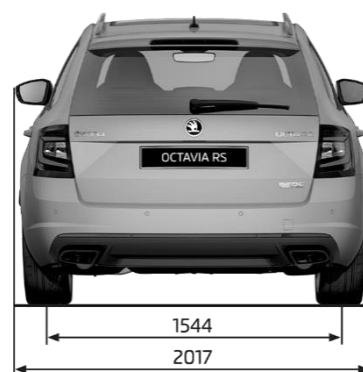

HIGHLIGHTS

Adaptive cruise control including Front Assistant emergency braking	✓	✓	✓
'LANE ASSIST' & 'BLIND SPOT DETECT' using multifunction camera	✓	✓	✓
Dynamic Chassis Control	$2,500	✓	✓
Sport leather steering wheel w/ radio & phone + DSG paddles	✓	✓	✓