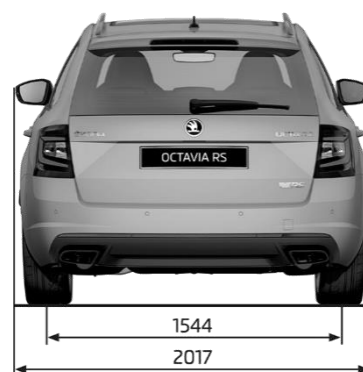

HIGHLIGHTS

Adaptive cruise control including Front Assistant emergency braking	✓	✓	✓
'LANE ASSIST' & 'BLIND SPOT DETECT' using multifunction camera	✓	✓	✓
Dynamic Chassis Control	$2,500	✓	✓
Sport leather steering wheel w/ radio & phone + DSG paddles	✓	✓	✓