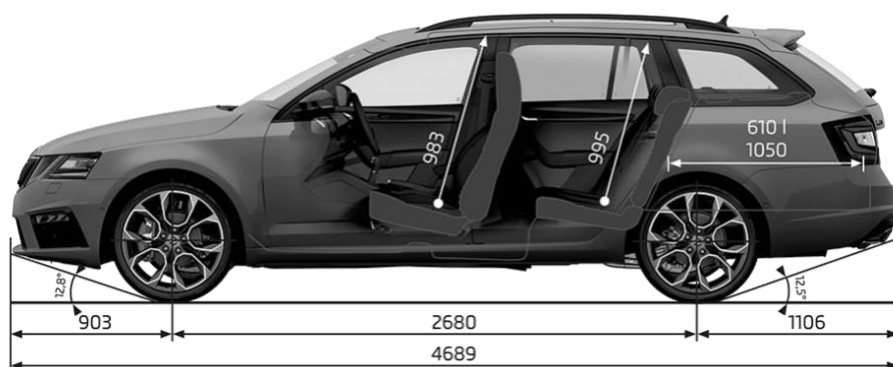

HIGHLIGHTS

Adaptive cruise control including Front Assistant emergency braking	✓	✓	✓
'LANE ASSIST' & 'BLIND SPOT DETECT' using multifunction camera	✓	✓	✓
Dynamic Chassis Control	$2,500	✓	✓
Sport leather steering wheel w/ radio & phone + DSG paddles	✓	✓	✓