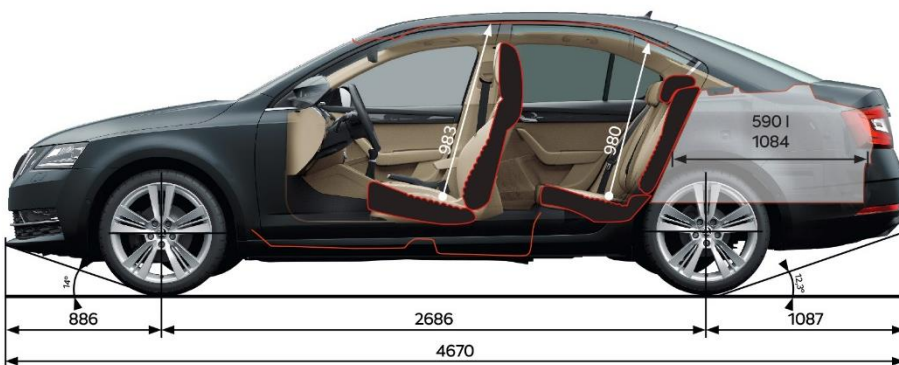

HIGHLIGHTS

590 Litre Class leading boot space	✓	✓	✓	✓
5 Star Euro NCAP safety rating across the range	✓	✓	✓	✓
'FRONT ASSIST' Radar scanning in front of car, city autonomous braking	✓	✓	✓	✓
Smartlink+ incl. Apple Carplay & Android Auto	✓	✓	✓	✓