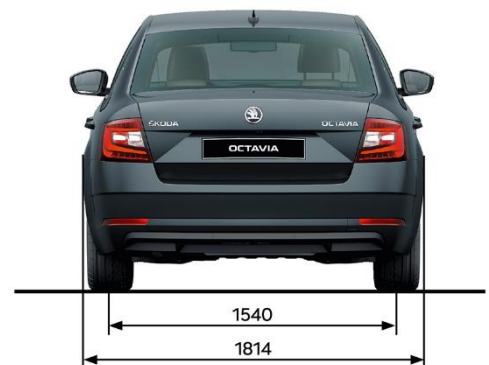

HIGHLIGHTS

590 Litre Class leading boot space	✓	✓	✓	✓
5 Star Euro NCAP safety rating across the range	✓	✓	✓	✓
'FRONT ASSIST' Radar scanning in front of car, city autonomous braking	✓	✓	✓	✓
Smartlink+ incl. Apple Carplay & Android Auto	✓	✓	✓	✓