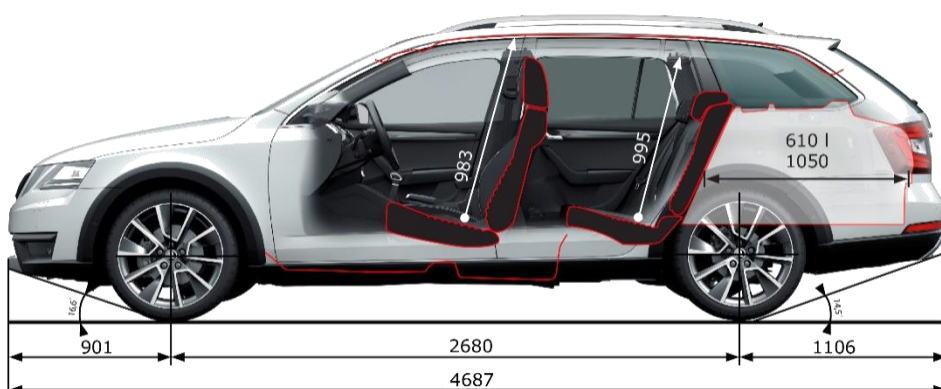

* Fuel consumption values obtained using WLTP Standard - <http://www.skoda.co.nz/owners/wltp>

** Standard warranty. Other promotional offers may exceed standard terms, and if selected they would be added to vehicle price.

*** Prices are maximum retail including 15% GST. Prices & specifications are subject to change without notice. Maximum Retail Price does not include additional on road costs.

✓ = Standard -- = Not available