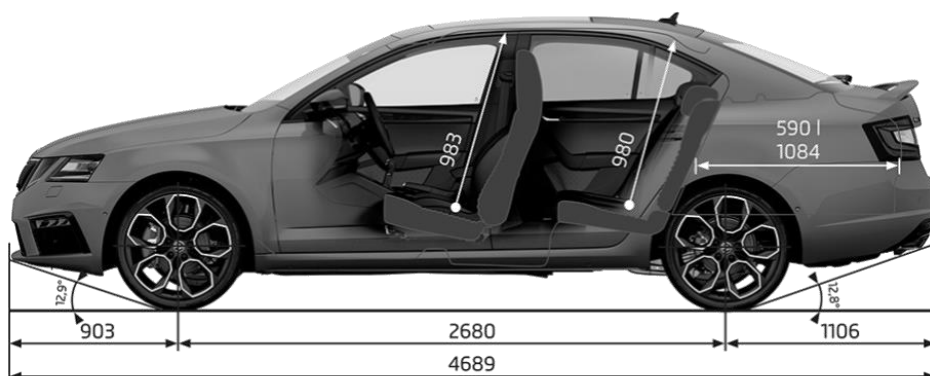

HIGHLIGHTS

Adaptive cruise control including Front Assistant emergency braking	✓	✓
'LANE ASSIST' & 'BLIND SPOT DETECT' using multifunction camera	✓	✓
Dynamic Chassis Control	✓	✓
Sport leather steering wheel w/ radio & phone + DSG paddles	✓	✓