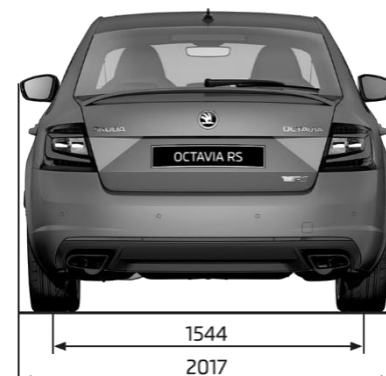

HIGHLIGHTS

Adaptive cruise control including Front Assistant emergency braking	✓	✓
'LANE ASSIST' & 'BLIND SPOT DETECT' using multifunction camera	✓	✓
Dynamic Chassis Control	✓	✓
Sport leather steering wheel w/ radio & phone + DSG paddles	✓	✓