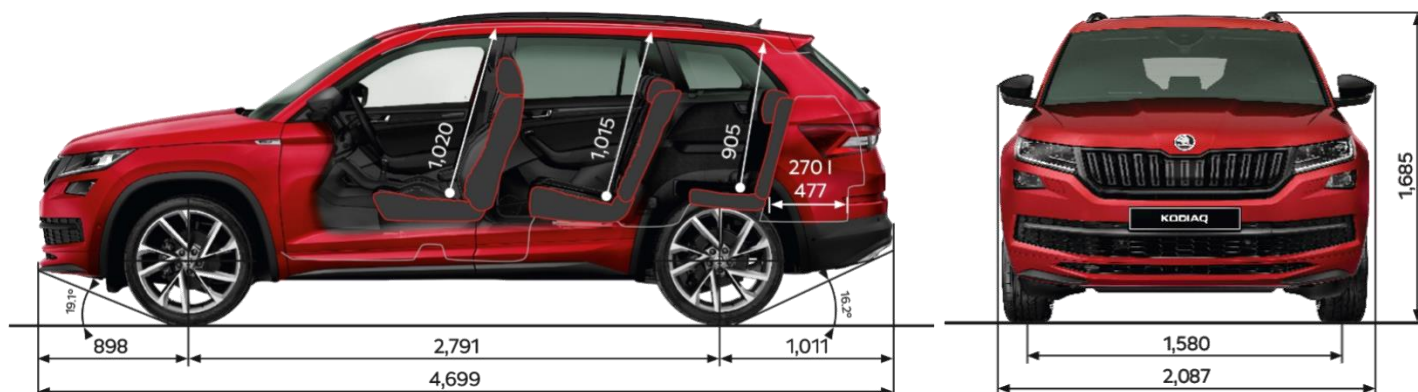

PACKAGES

Sleep Pack – Head cushions in rear for sides of head, roll up rear side window sunshade, sunset glass	$765	$765
Family Pack – Child safety lock, roll up rear side window sunshade, leather door trim	$660	$660