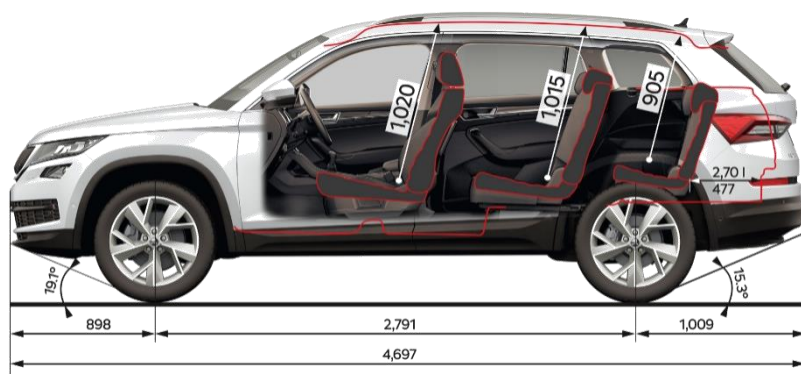

PACKAGES

Sleep Pack – Head cushions in rear for sides of head, roll up rear side window sunshade, sunset glass	$1,170	$1,170	$1,170	$765	$765
Family Pack – Child safety lock, roll up rear side window sunshade, leather door trim	$720	$720	$720	$660	$660