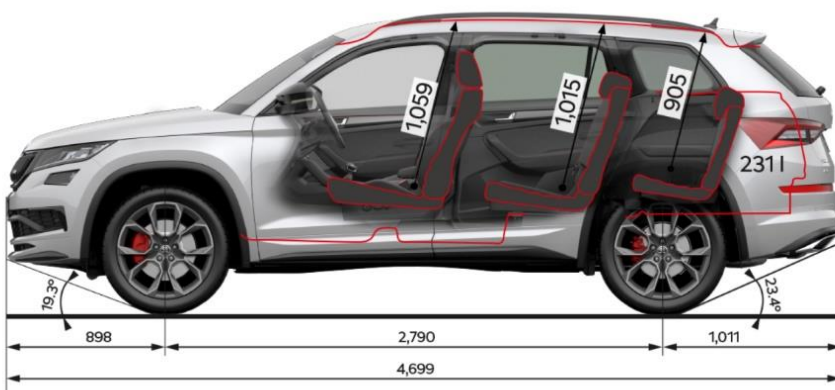

ŠKODA KODIAQ RS

MY19 Specification Sheet

RS TDI 176kW 4x4

Maximum Retail Price***	\$71,990
Model Code	NS762Z
TECHNICAL DATA*	
Fuel consumption L/100km (Combined)	7.7
CO ² emissions g/km (Combined)	201
Engine type	Bi-Turbo Diesel
Displacement (cm ³)	1,968
Power output - kW @ rpm	176 @ 4000
Torque - Nm @rpm	500 @ 1750-2500
Drive train	Four Wheel Drive
Transmission	7 Speed DSG
Acceleration 0-100 km/h (sec)	7
Top speed (km/h)	220
3 years warranty or up to 100,000km and 'Long Life' servicing; up to 2 years or up to 30,000km**	✓
Braked trailer mass @ 12% (kg) 7 seats, standard/5 seats, indent only	1750/2000