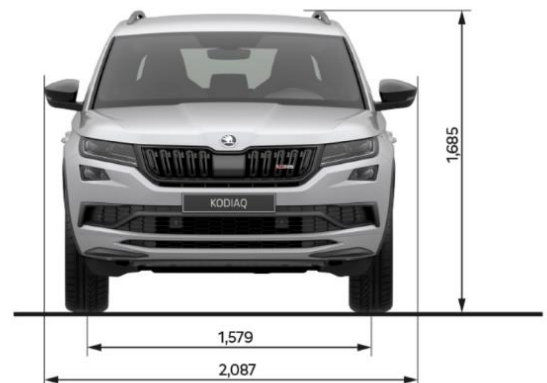

* Fuel consumption values obtained using WLTP Standard - <http://www.skoda.co.nz/owners/wltp>

** Standard warranty. Other promotional offers may exceed standard terms, and if selected they would be added to vehicle price.

*** Prices are maximum retail including 15% GST. Prices & specifications are subject to change without notice. Maximum Retail Price does not include additional on road costs.

✓ = Standard