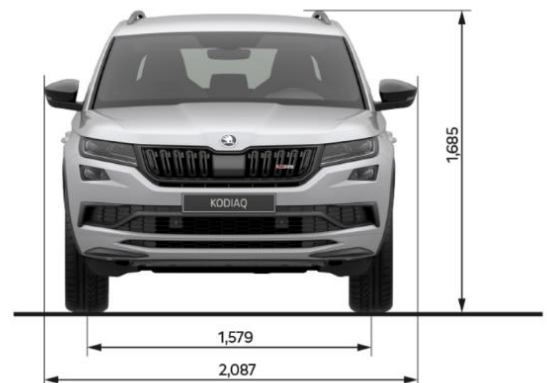

ŠKODA KODIAQ RS

MY19 Specification Sheet

RS TDI 176kW 4x4

Maximum Retail Price***	\$71,990
Model Code	NS762Z
TECHNICAL DATA*	
Fuel consumption L/100km (Combined)	7.7
CO ² emissions g/km (Combined)	201
Engine type	Bi-Turbo Diesel
Displacement (cm ³)	1,968
Power output - kW @ rpm	176 @ 4000
Torque - Nm @rpm	500 @ 1750-2500
Drive train	Four Wheel Drive
Transmission	7 Speed DSG
Acceleration 0-100 km/h (sec)	7
Top speed (km/h)	220
3 years warranty or up to 100,000km and 'Long Life' servicing; up to 2 years or up to 30,000km**	✓
Braked trailer mass @ 12% (kg) 7 seats, standard/5 seats, indent only	1750/2000