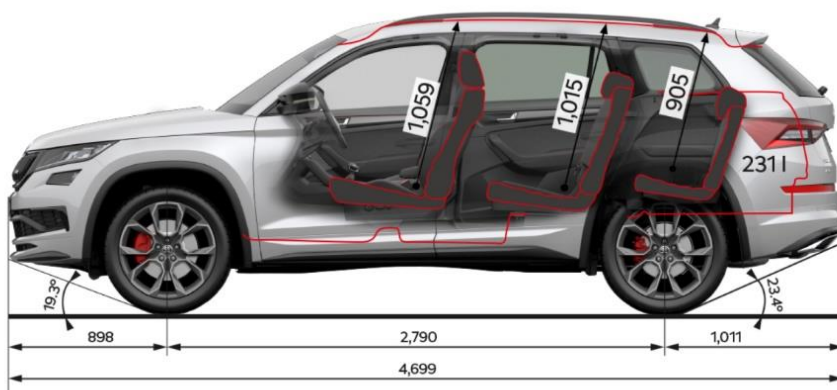

* Fuel consumption values obtained using WLTP Standard - <http://www.skoda.co.nz/owners/wltp>

** Standard warranty. Other promotional offers may exceed standard terms, and if selected they would be added to vehicle price.

*** Prices are maximum retail including 15% GST. Prices & specifications are subject to change without notice. Maximum Retail Price does not include additional on road costs.

✓ = Standard