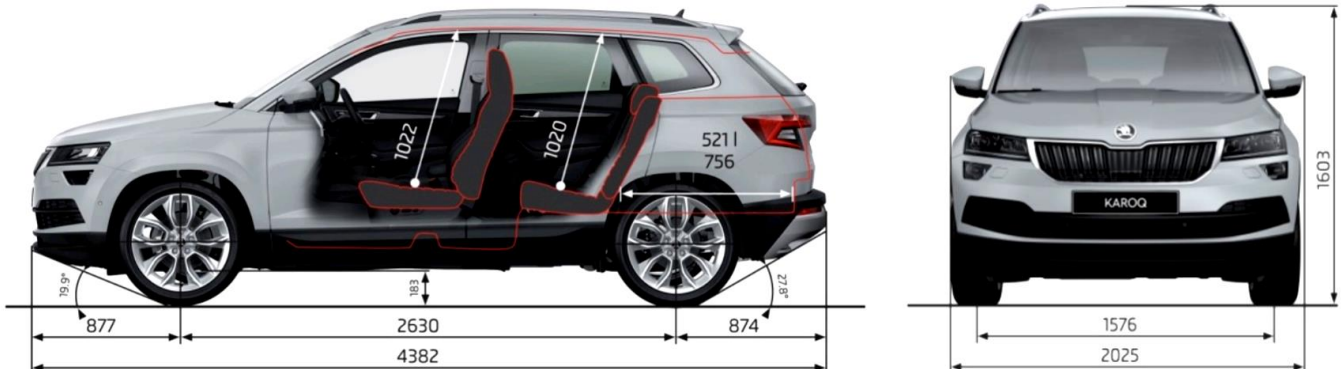

* Fuel consumption values obtained using WLTP Standard - <http://www.skoda.co.nz/owners/wltp>

** Standard warranty. Other promotional offers may exceed standard terms, and if selected they would be added to vehicle price.

*** Prices are maximum retail including 15% GST. Prices & specifications are subject to change without notice. Maximum Retail Price does not include additional on road costs.