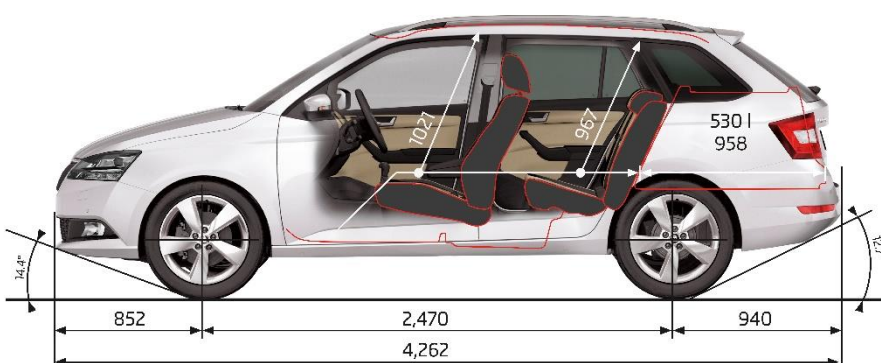

*Prices are maximum retail including 15% GST. Prices & specifications are subject to change without notice. Maximum Retail Price does not include additional on road costs.

** Standard warranty. Other promotional offers may exceed standard terms, and if selected they would be added to vehicle price.

✓ = Standard -- = Not available

Updated April 2019

Page 1 of 2