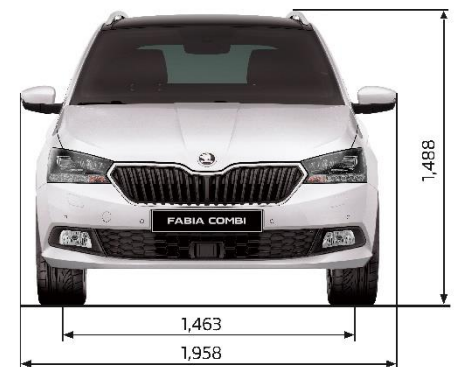

*Prices are maximum retail including 15% GST. Prices & specifications are subject to change without notice. Maximum Retail Price does not include additional on road costs.

** Standard warranty. Other promotional offers may exceed standard terms, and if selected they would be added to vehicle price.

✓ = Standard -- = Not available

Updated April 2019

Page 1 of 2