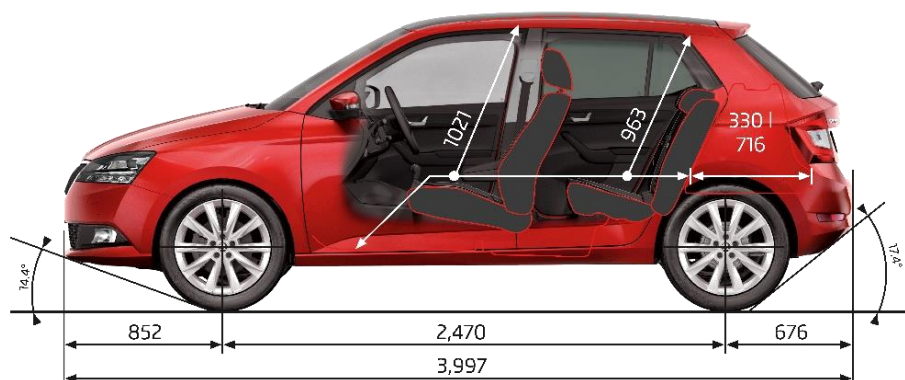

SPORT INCLUSIONS

'Colour Sport' Black roof and mirrors	✓
Sports Suspension	✓
Sports steel pedals	✓
SuperSport Leather Multifunction Steering Wheel with controls for radio & phone	✓
Sports Seats in 'Suedia' finish	✓
Sport Red stitching in Door & side trim panels & Front centre armrest	✓