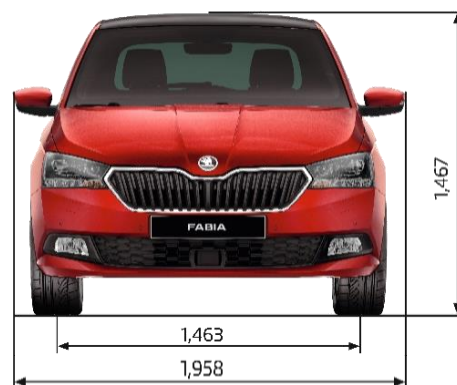

SPORT INCLUSIONS

'Colour Sport' Black roof and mirrors	✓
Sports Suspension	✓
Sports steel pedals	✓
SuperSport Leather Multifunction Steering Wheel with controls for radio & phone	✓
Sports Seats in 'Suedia' finish	✓
Sport Red stitching in Door & side trim panels & Front centre armrest	✓