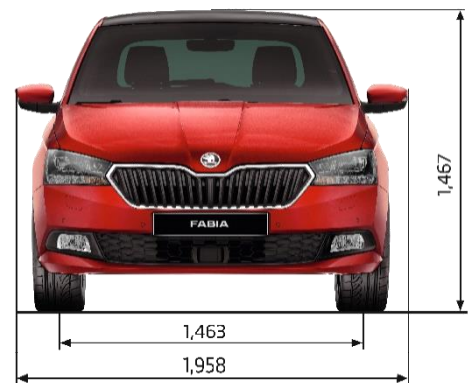

*Prices are maximum retail including 15% GST. Prices & specifications are subject to change without notice. Maximum Retail Price does not include additional on road costs.

** Standard warranty. Other promotional offers may exceed standard terms, and if selected they would be added to vehicle price.

✓ = Standard -- = Not available

Updated January 2019

Page 1 of 2