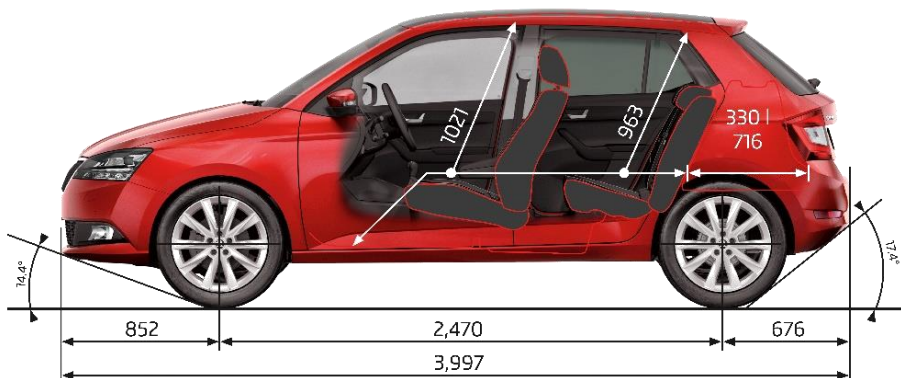

*Prices are maximum retail including 15% GST. Prices & specifications are subject to change without notice. Maximum Retail Price does not include additional on road costs.

** Standard warranty. Other promotional offers may exceed standard terms, and if selected they would be added to vehicle price.

✓ = Standard -- = Not available

Updated January 2019

Page 1 of 2