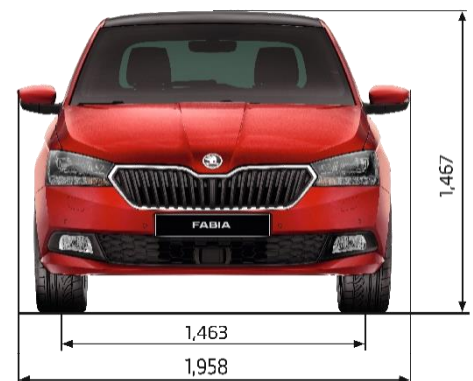

*Prices are maximum retail including 15% GST. Prices & specifications are subject to change without notice. Maximum Retail Price does not include additional on road costs.

** Standard warranty. Other promotional offers may exceed standard terms, and if selected they would be added to vehicle price.

✓ = Standard -- = Not available

Updated April 2019

Page 1 of 2