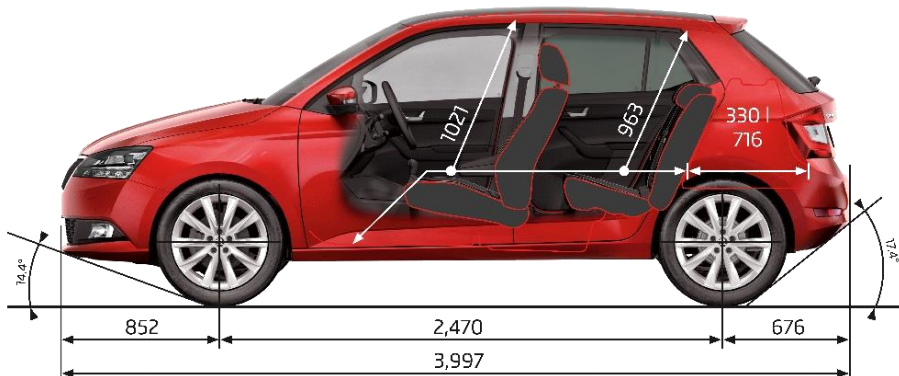

*Prices are maximum retail including 15% GST. Prices & specifications are subject to change without notice. Maximum Retail Price does not include additional on road costs.

** Standard warranty. Other promotional offers may exceed standard terms, and if selected they would be added to vehicle price.

✓ = Standard -- = Not available

Updated April 2019

Page 1 of 2